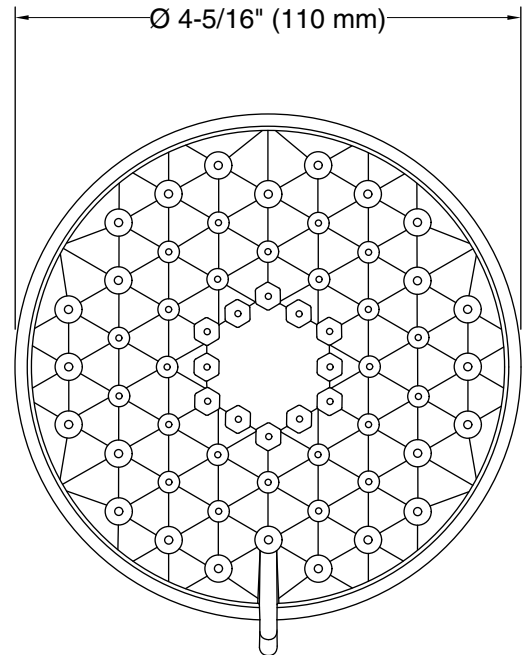

Recommended Products/Accessories

- K-7395 Shower Arm and Flange
- K-7397 Shower Arm and Flange
- K-23723 Faucet cleaner

Codes/Standards

ASME A112.18.1/CSA B125.1
DOE - Energy Policy Act 1992
EPA WaterSense®
California Energy Commission (CEC)

	CP	Polished Chrome
---	----	-----------------

Technical Information

All product dimensions are nominal.

Showerhead/Body Spray:

Rated maximum flow: 1.5 gal/min (5.7 l/min)

Notes

Install this product according to the installation instructions.