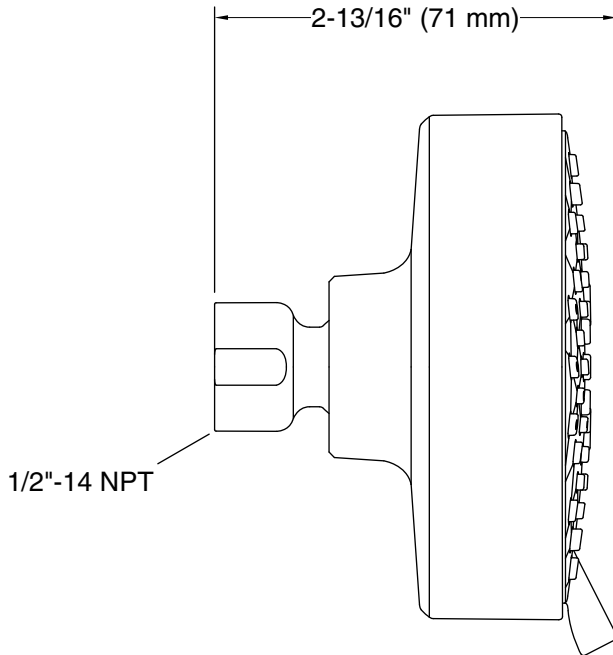

Features

- Showerhead features contemporary design.
- Advanced spray engine provides three alternate experiences: wide coverage, intense drenching, and targeted spray.
- Wide coverage spray produces an encompassing spray for everyday use.
- Intense drenching spray delivers a forceful spray ideal for rinsing shampoo from hair.
- Targeted spray is a focused stream for targeting sore muscles or use as a utility spray.
- Simple thumb tab smoothly transitions between sprays.
- Spray nozzles cover full area of sprayhead.
- MasterClean™ sprayface features an easy-to-clean surface that withstands mineral buildup.
- 1.5 gpm (5.7 lpm) showerhead flow rate.
- ½" NPT connection.

	CP	Polished Chrome
---	----	-----------------

Technical Information

All product dimensions are nominal.

Showerhead/Body Spray:

Rated maximum flow: 1.5 gal/min (5.7 l/min)

Notes

Install this product according to the installation instructions.